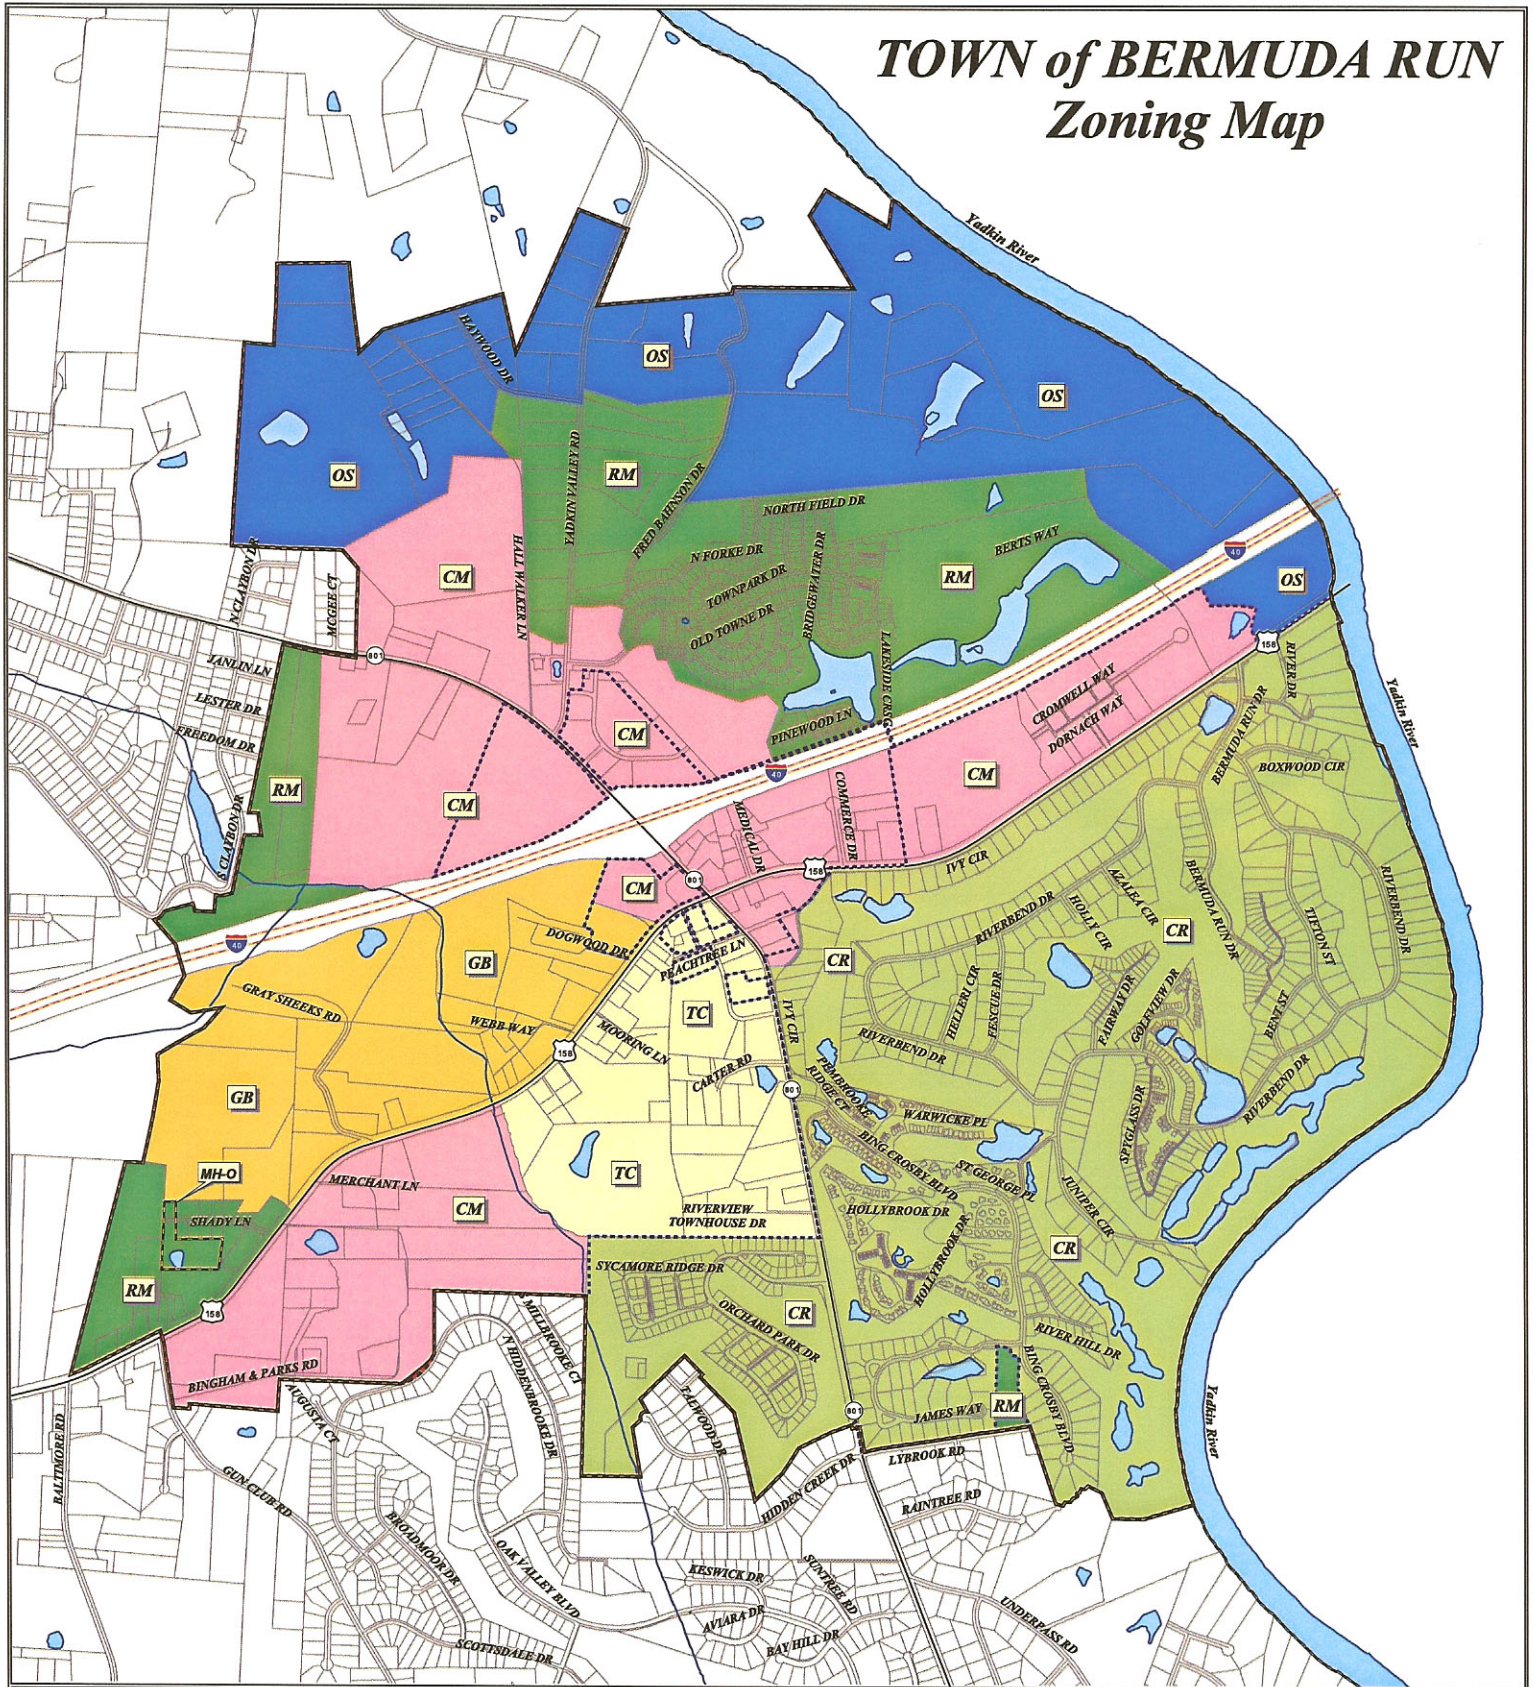

TOWN of BERMUDA RUN Zoning Map

Legend

- | | |
|------------------|----------------------------------|
| Town Limits | CM - Commercial Mixed Use |
| I-40 | GB - General Business |
| US / NC HWY | CR - Club Residential |
| Streets | OS - Open Space |
| County Line | RM - Residential Mixed Use |
| Creeks & Streams | TC - Town Center |
| Parcels | MH-O - Manufactured Home Overlay |
| Lakes and Rivers | |