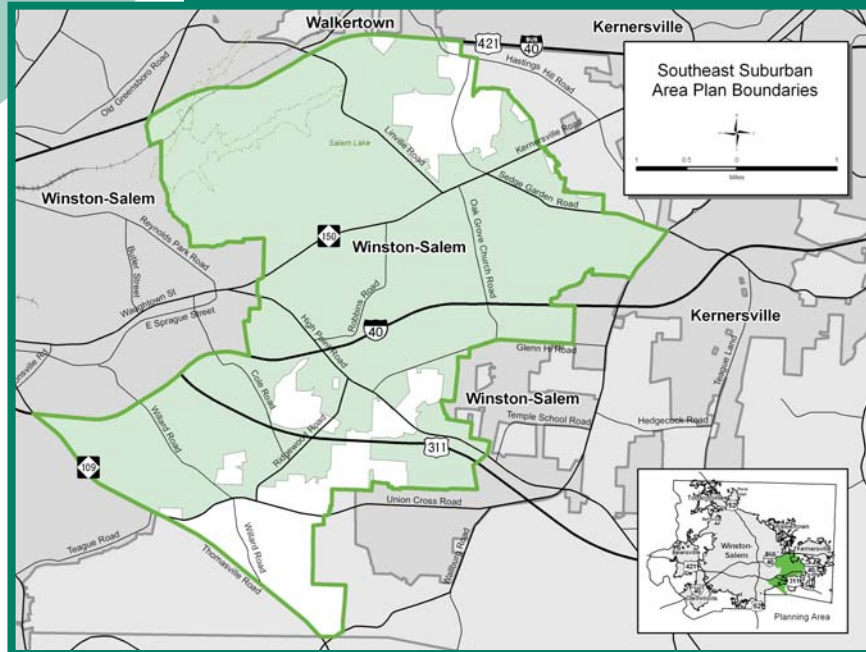

What will the Southeast Suburban Area be like in 2025?

Dear Citizen:

Here's your opportunity to help decide the future of the Southeast Suburban Area.

The City-County Planning Board and the Southeast Suburban Area Citizens Advisory Committee are developing an Area Plan for your community to serve as a guide for future growth and development.

Please join members of the Southeast Suburban Area Citizens Advisory Committee and other community residents at the Southeast Suburban Area Vision Meeting to share your thoughts and ideas on how your community should grow and develop.